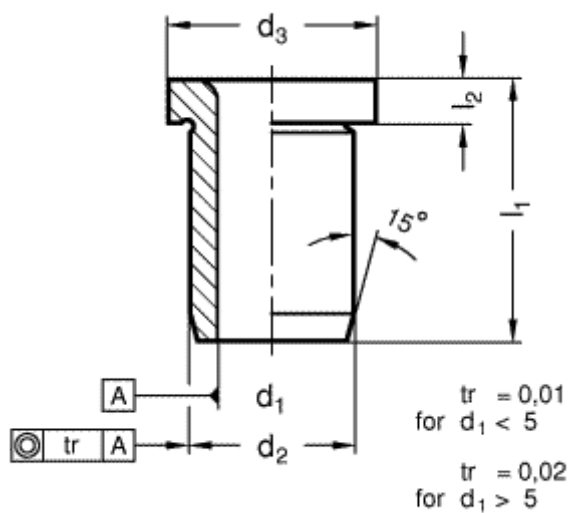

Article number: 201134083

Description: E+G Guide bush DIN 172-B14,5-28-A
with collar

Measures

d1 = 15

d2 = 22

d3 = 26

l1 = 28

l2 = 4